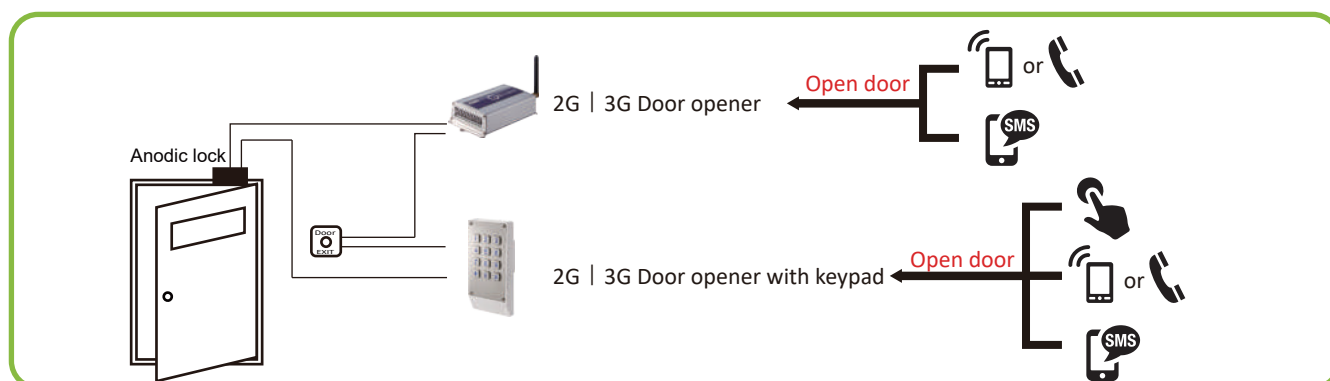

4G Access Controller

Application

4G Access controller Comparison table

Model	SS1806	SS1401-4G
Open the door via PIN code	NO	YES(384)
Open the door via caller ID	1150	1150
Call List Report	YES	YES
Inputs	3	0
Outputs	2	2
SMS Alerts if cracked	YES	YES
Dimension	90(H) x 60(W) x 27(D) mm	164(H) x 81(W) x 75(D) mm
SIM Card type	Nano-SIM	Micro-SIM
Module	EC21-A : B2 B4 B12 EC21-AU : B1 B2 B3 B4 B5 B7 B8 B28 EC21-E : B1 B3 B5 B7 B8 B20	
Operating Voltage	12 Volt DC	
Setup by	SMS /APP